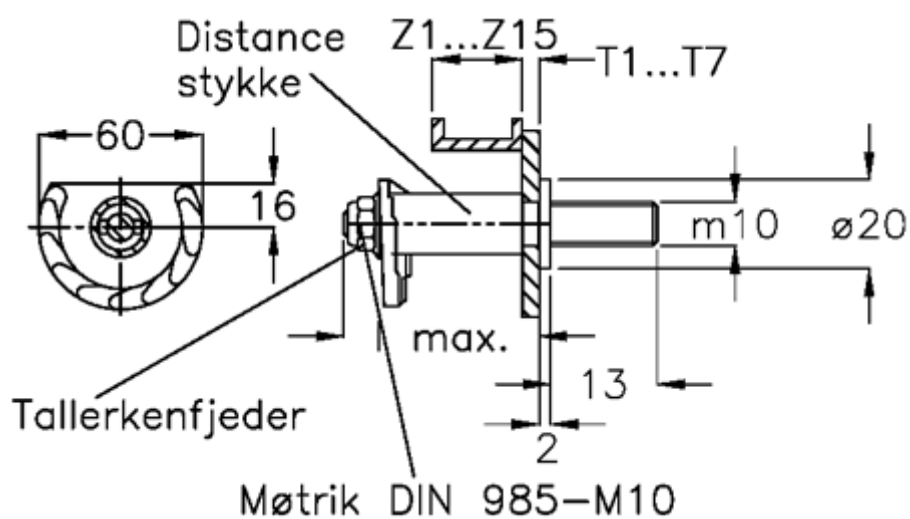

Data Sheet

Article number: 20895110

Description: E+G Door lock
GN 117-GB-T1-Z10

Measures

Cam thickness = 27-36